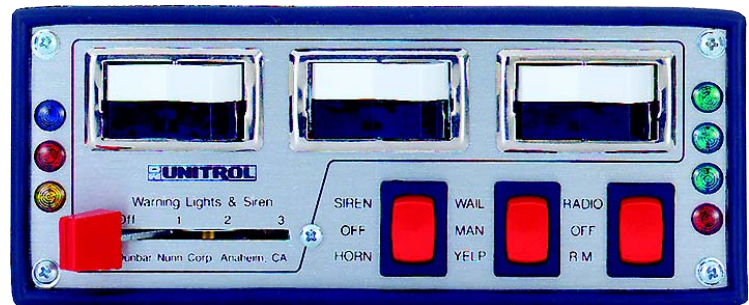

9000 series controller