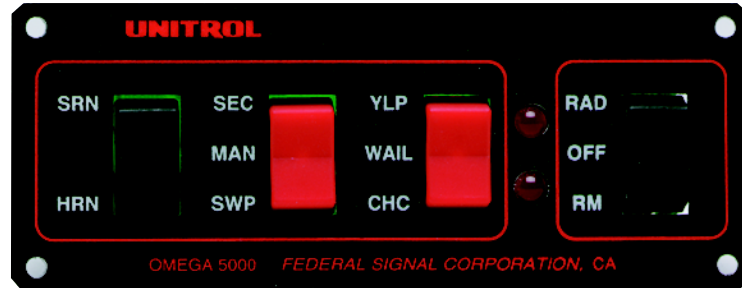

The Omega system is built around the all-purpose U90 digital siren/PA amplifier. The compact amplifier is small enough and powerful enough to be used in any vehicle. It unplugs easily from a motorcycle or car for transfer into a boat or any other vehicle in the fleet. The “one siren fleet-wide” concept saves time and money and gives your department the reliability of a Unitrol system.

Park Kill™ effectively reduces extraneous noise at the scene. When the vehicle's transmission is shifted into Park, the siren is disengaged and kept off until the operator switches it back on.

The Instant-On PA function does not require an on/off switch for PA broadcasting. The microphone button activates the public address feature.

For take-home and K-9 vehicles, a special non-siren Alarm tone warns of tampering with or high temperature in the vehicle.

Model UM650

Model UM3000

Model UM5000

CONTROLLERS

Omega controllers come in a variety of sizes, but all are "airbag friendly," so when installed properly, they won't interfere with deploying airbags.

UM650 – Handlebar switches control Manual, Wail, and Sweep sounds on this motorcycle siren. The Horn button can operate the regular horn ring and Air Horn sounds.

UM3000 – This ideal undercover siren controller can operate the vehicle's horn circuit, one warning light or headlight flasher, and siren functions from one simple toggle switch. Siren sounds include Manual, Wail, and Yelp Override® or up to seven Sweep sounds.