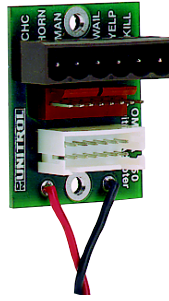

Omega sirens are protected against short circuits with Automatic Component Protection (ACP®). ACP circuitry constantly checks for electrical shorts in the system and insulates the siren from damage should one occur. Repairing the short restores the siren to normal operation.

Park Kill™ effectively reduces extraneous noise at the scene. When the vehicle's transmission is shifted into Park, the siren is disengaged and kept off until the operator switches it back on.

The Instant-On PA function does not require an on/off switch for PA broadcasting. The microphone button activates the public address feature.

For take-home and K-9 vehicles, a special non-siren Alarm tone warns of tampering with or high temperature in the vehicle.

Model UM650