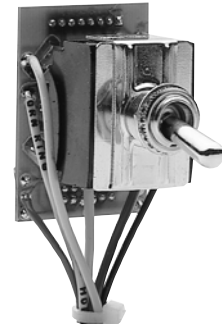

Model UM3000