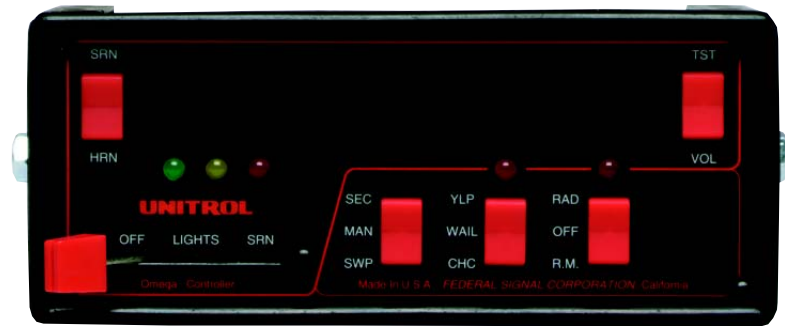

8000 series – These models include all functions of the 6000 series but also have four rocker switches to control up to eight accessories, such as takedowns, trunk release, and others. Right-side rocker switch positions can turn ON, OFF, or TRANSFER (polarity can be positive [+] or negative [-]). Left-side positions supply +12V at 8 amps maximum. Total switching capacity is 170 amps.

9000 series – This line of Omega controllers incorporates all the features of the 8000 series but is designed with user customization in mind. All 9000 series models come with room for three full-size rocker switches. You determine if these switches are two-position, momentary, three-position, or split based on the number of functions you want to control. Up to twelve functions can be operated from the three switch spaces.

Several models are available with an optional Blackout pushbutton for brake and back-up light cutoff. 8000 and 9000 series controllers can be ordered with up to four or more momentary spring-return rocker switches. Momentary switches can be keyed to user-defined positions.

6000 series controller